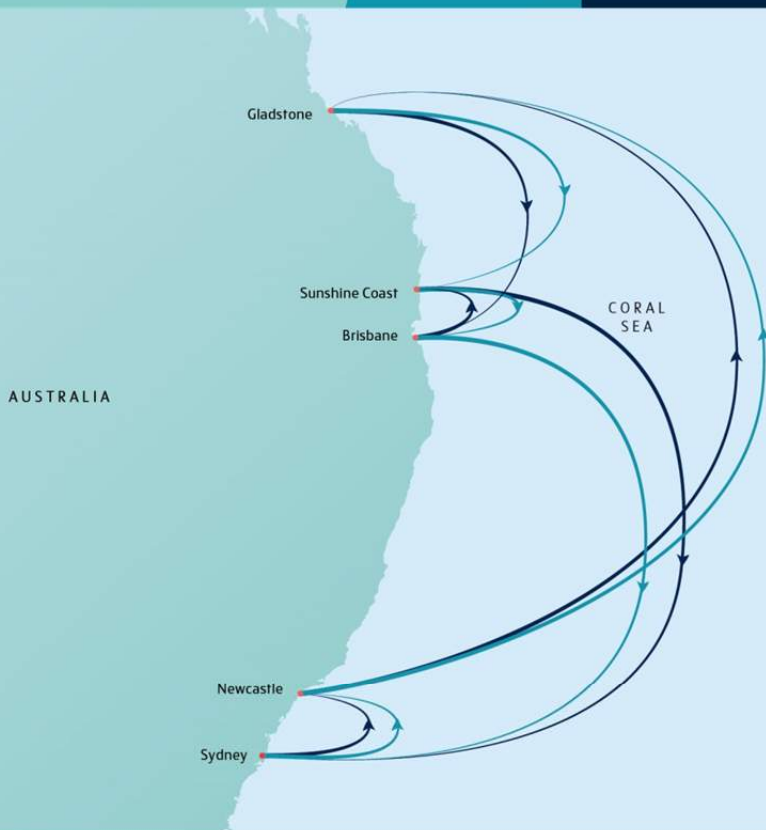

DREAM CRUISES

EXPLORER DREAM

27 Oct – 1 Dec 2019

7-Night Australian Discovery I

Sydney departure

DAY	DESTINATION	ETA (local)	ETD (local)
Sun	Sydney	-	2100
Mon	Newcastle	0600	1600
Tue	Cruising Day	-	-
Wed	Gladstone	0600	1700
Thu	Sunshine Coast	1200	2100
Fri	Brisbane	0600	2100
Sat	Cruising Day	-	-
Sun	Sydney	0600	-

24 Nov 2019

7-Night Australian Discovery II

Sydney departure

DAY	DESTINATION	ETA (local)	ETD (local)
Sun	Sydney	-	2100
Mon	Newcastle	0600	1600
Tue	Cruising Day	-	-
Wed	Gladstone	0600	1700
Thu	Brisbane	1300	2359
Fri	Sunshine Coast	0700	1700
Sat	Cruising Day	-	-
Sun	Sydney	0600	-